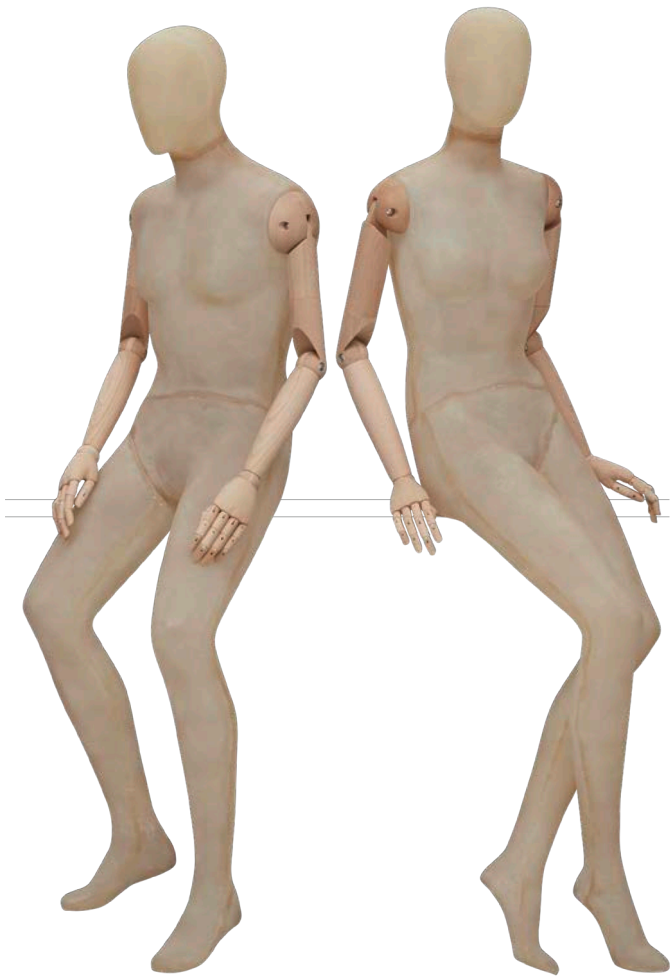

DNA COLLECTION DETAILS

HQM10

SEATED FIGURE
MODERN HEAD
RAW FIBREGLASS FINISH

WOODEN ARTICULATED ARMS
ARMo4

HQFo7

SEATED FIGURE
MODERN HEAD
RAW FIBREGLASS FINISH

WOODEN ARTICULATED ARMS
ARFo4

CONCEPTION

With perfect characteristics and a flawless form, our go-to collection of figures provides a contemporary canvas that allows you to inject your brand's genetics.

DEVELOPMENT

Our hand-crafted, supreme-fit figures come with our classic fixed position fibreglass arms or articulated wooden arms, which offer great dexterity when creating characterful poses.

GENETICS

For a contemporary, industrial look, figures are available in raw fibreglass (shown left), or finished in a colour to suit your brand's identity (shown right).

EVOLUTION

Created with mixed merchandising in mind, our table sitters have a commanding presence when placed on eye-level surfaces or stools for an unconventional, interactive solution that's ideal for lifestyle VM.

Seated figures come with a back waist spigot as well as a foot spigot for a sturdy and secure display that's built to withstand everyday endurance.