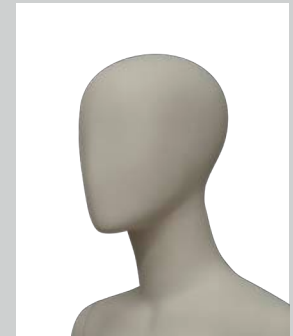

# DNA FEMALE FIGURES

HQFo2

STRAIGHT LEG FIGURE  
MODERN HEAD

HQFo3

WIDE LEG FIGURE  
MODERN HEAD

HQFo6

RELAXED LEG FIGURE  
MODERN HEAD

HQFo7

SEATED FIGURE  
MODERN HEAD

MODERN HEAD

HEADLESS OPTION

## MEASUREMENTS

HEIGHT WITH HEAD	181 cm	5ft 11"
HEADLESS HEIGHT	163 cm	5ft 4"
BUST	88 cm	34 ½"
WAIST	64 cm	25"
HIP	89 cm	35"
HEEL HEIGHT	10 cm	4"
SHOE SIZE	38 EU	5 UK
SITTER TABLE HEIGHT	74/77 cm	29/30"